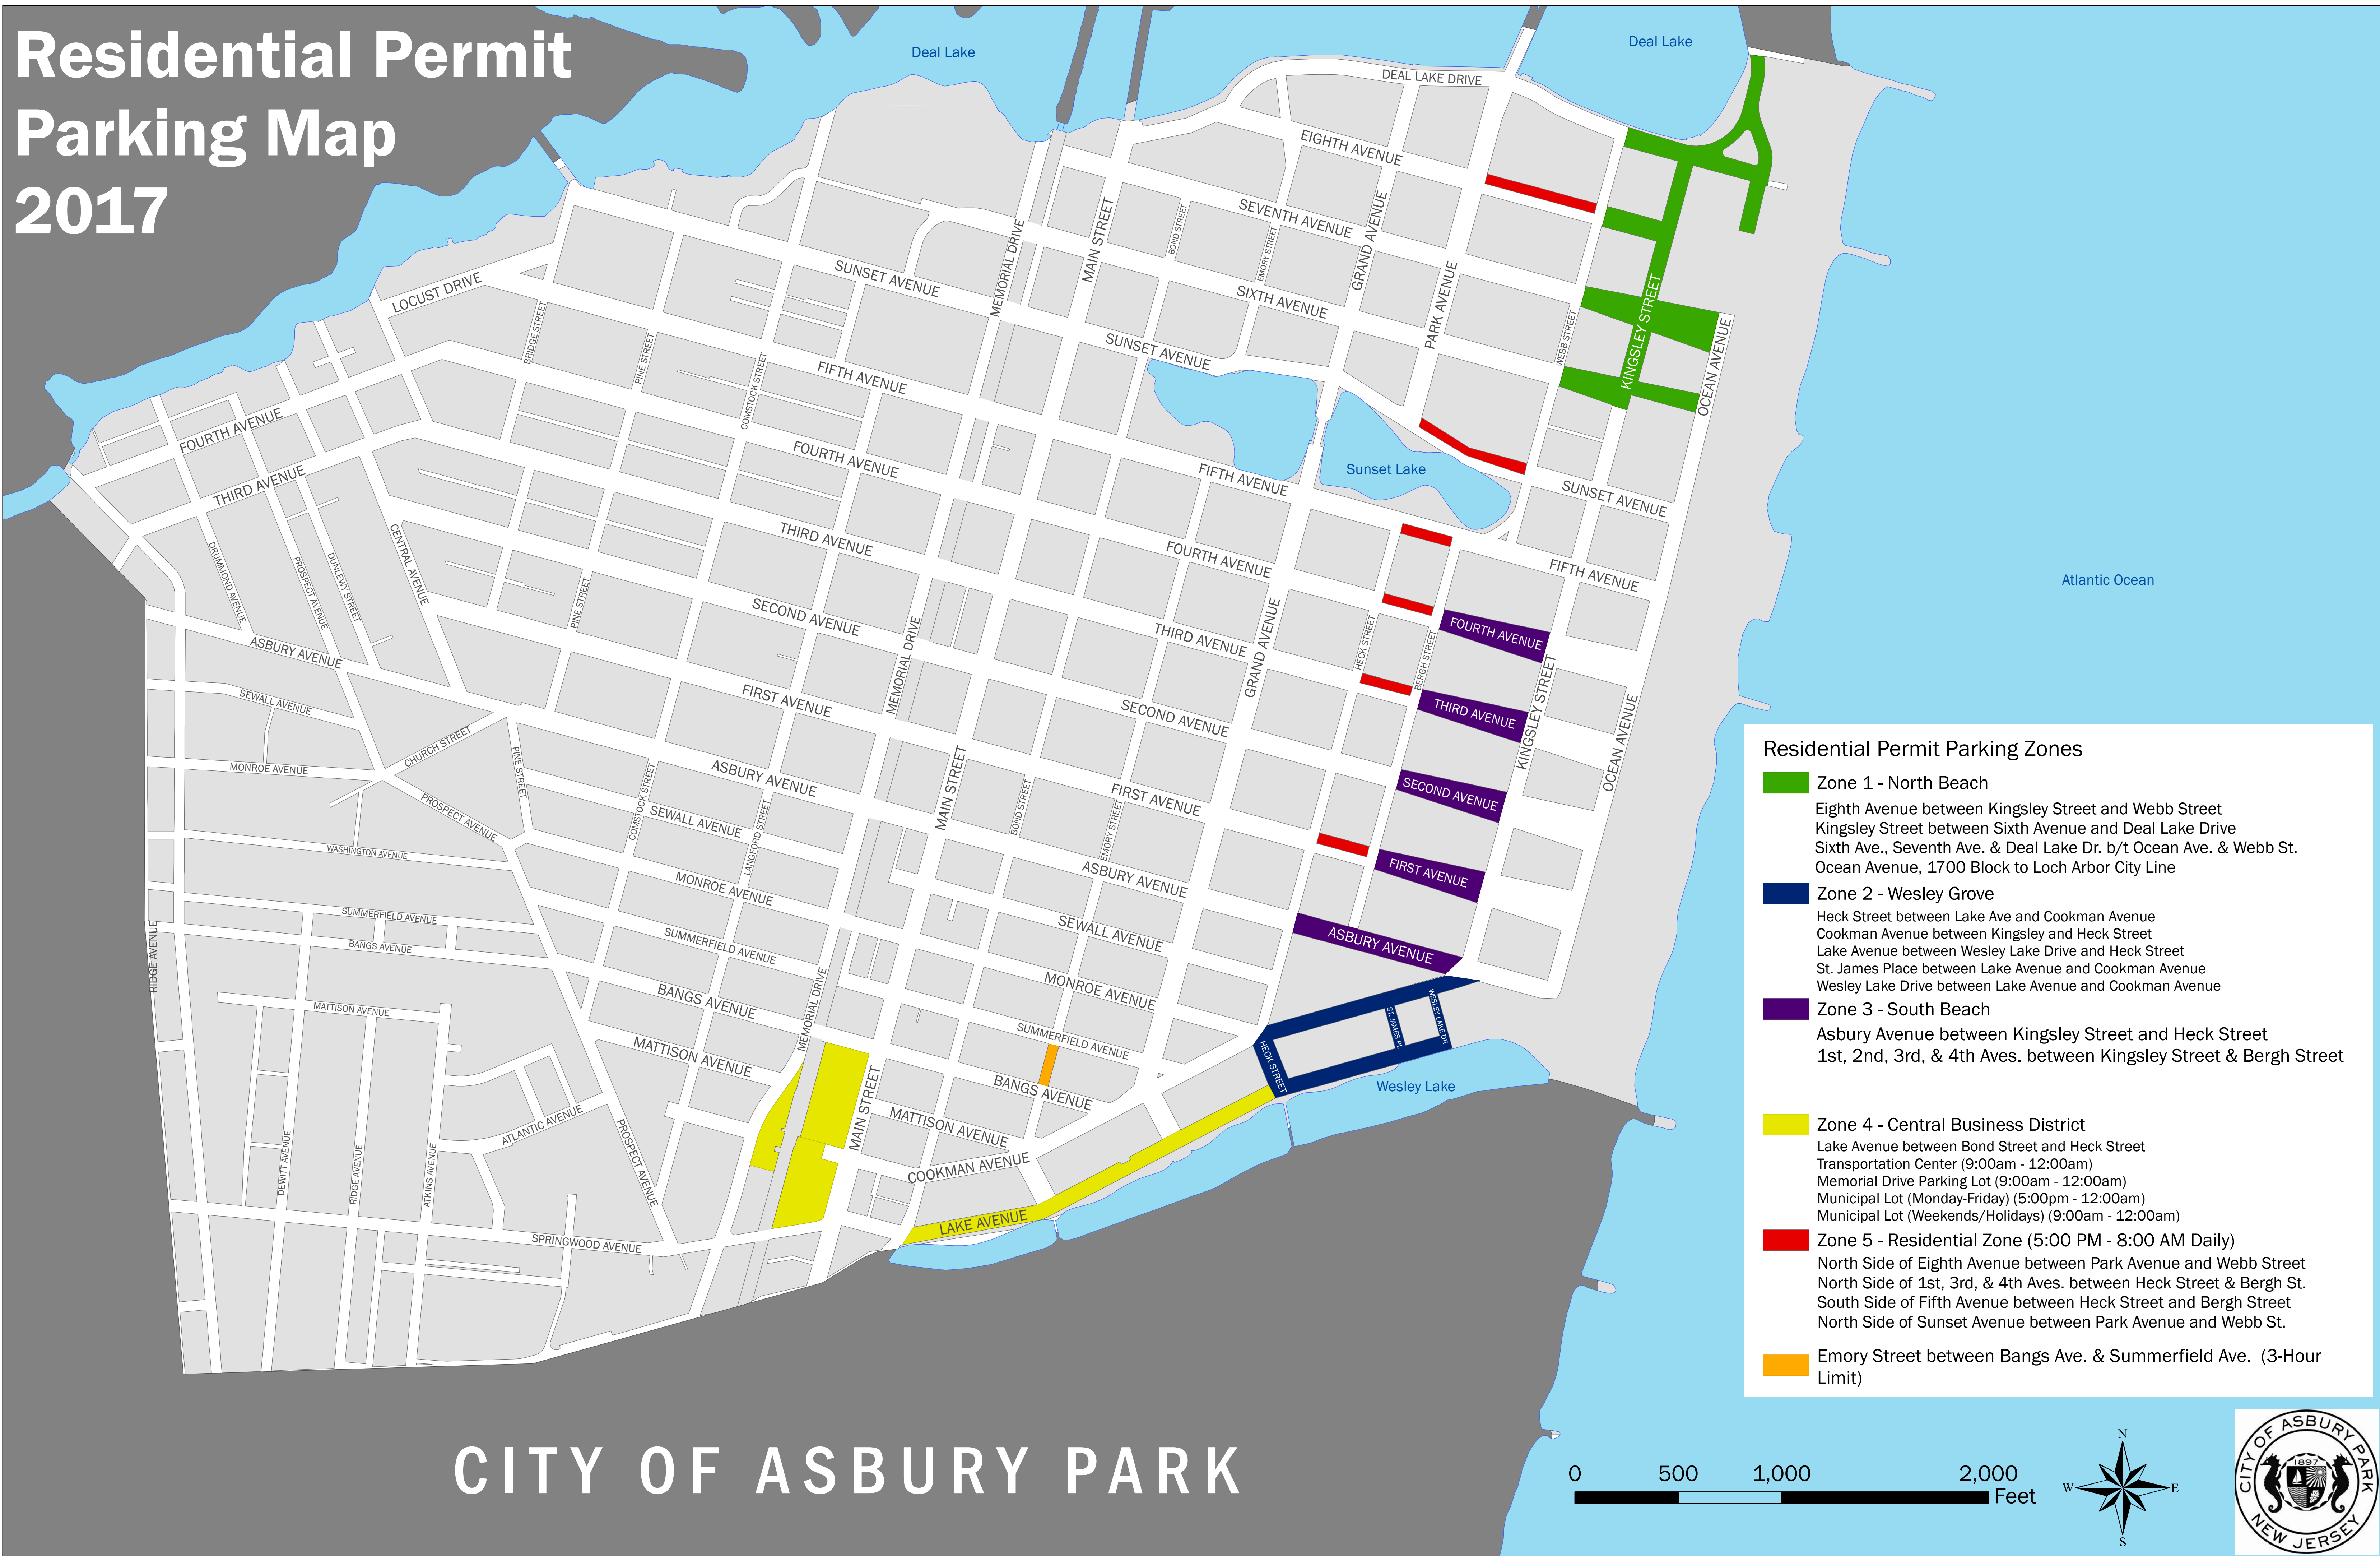

Residential Permit Parking Map 2017

Residential Permit Parking Zones

- **Zone 1 - North Beach**
 Eighth Avenue between Kingsley Street and Webb Street
 Kingsley Street between Sixth Avenue and Deal Lake Drive
 Sixth Ave., Seventh Ave. & Deal Lake Dr. b/t Ocean Ave. & Webb St.
 Ocean Avenue, 1700 Block to Loch Arbor City Line
- **Zone 2 - Wesley Grove**
 Heck Street between Lake Ave and Cookman Avenue
 Cookman Avenue between Kingsley and Heck Street
 Lake Avenue between Wesley Lake Drive and Heck Street
 St. James Place between Lake Avenue and Cookman Avenue
 Wesley Lake Drive between Lake Avenue and Cookman Avenue
- **Zone 3 - South Beach**
 Asbury Avenue between Kingsley Street and Heck Street
 1st, 2nd, 3rd, & 4th Aves. between Kingsley Street & Bergh Street
- **Zone 4 - Central Business District**
 Lake Avenue between Bond Street and Heck Street
 Transportation Center (9:00am - 12:00am)
 Memorial Drive Parking Lot (9:00am - 12:00am)
 Municipal Lot (Monday-Friday) (5:00pm - 12:00am)
 Municipal Lot (Weekends/Holidays) (9:00am - 12:00am)
- **Zone 5 - Residential Zone (5:00 PM - 8:00 AM Daily)**
 North Side of Eighth Avenue between Park Avenue and Webb Street
 North Side of 1st, 3rd, & 4th Aves. between Heck Street & Bergh St.
 South Side of Fifth Avenue between Heck Street and Bergh Street
 North Side of Sunset Avenue between Park Avenue and Webb St.
- **Emory Street between Bangs Ave. & Summerfield Ave. (3-Hour Limit)**

CITY OF ASBURY PARK